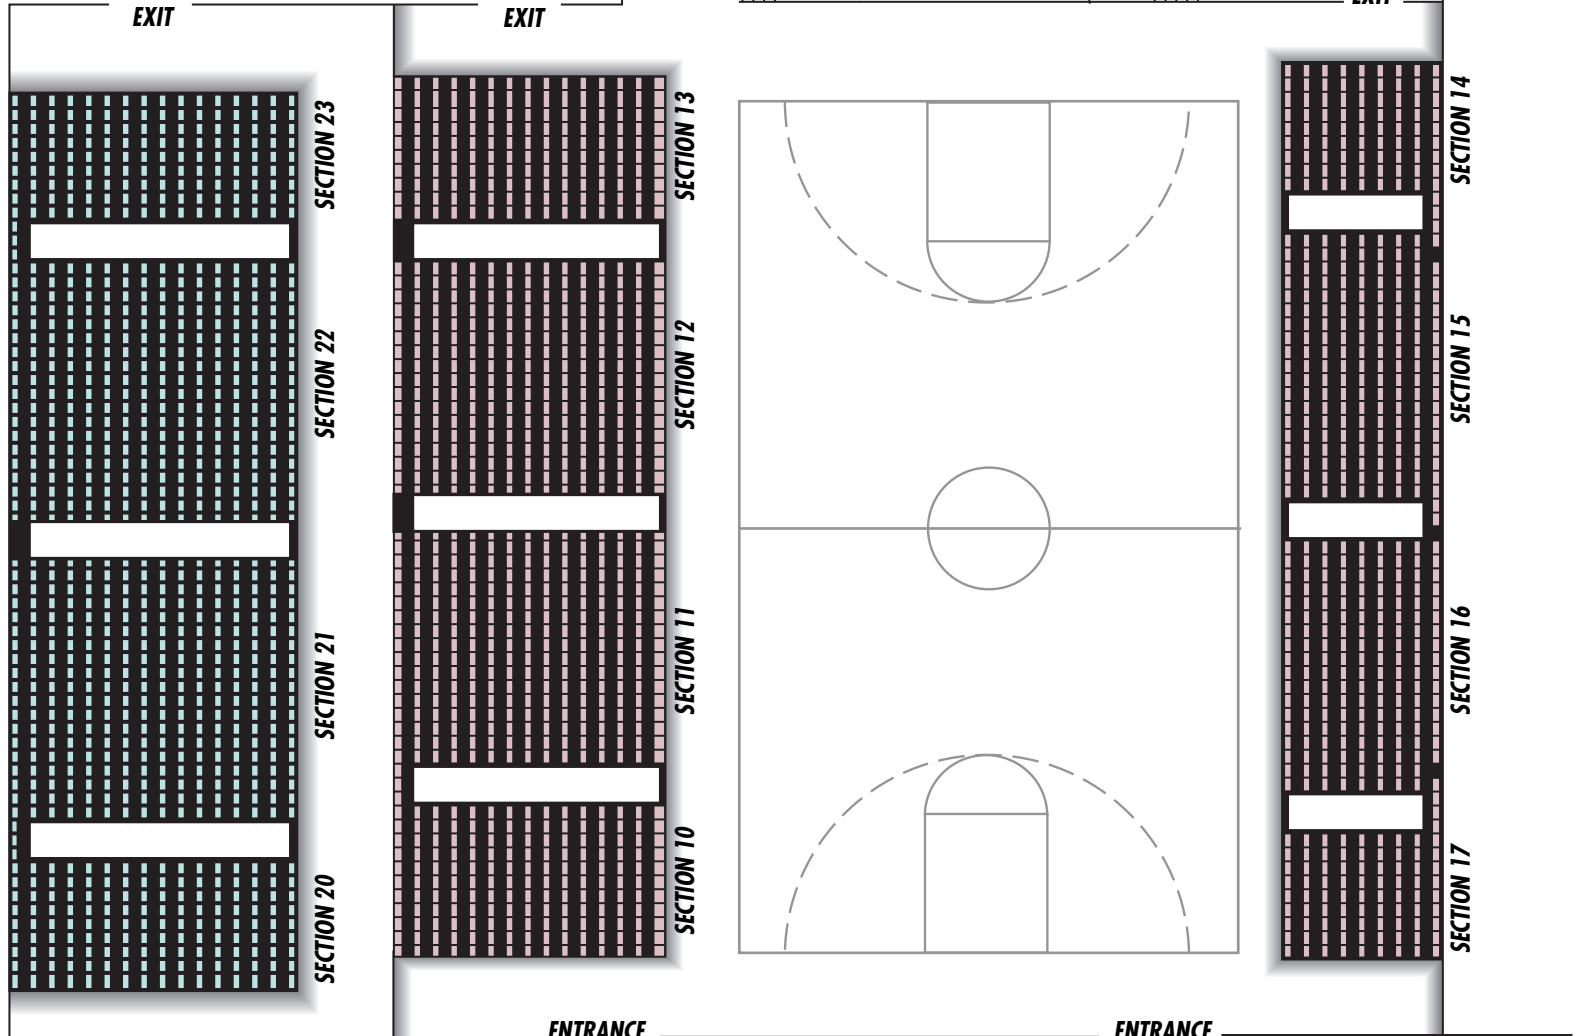

KISSIMMEE CIVIC CENTER

Arena: Basketball - Open Court

VIEW FROM NORTH

SECTION 30 SECTION 31 SECTION 32 SECTION 33