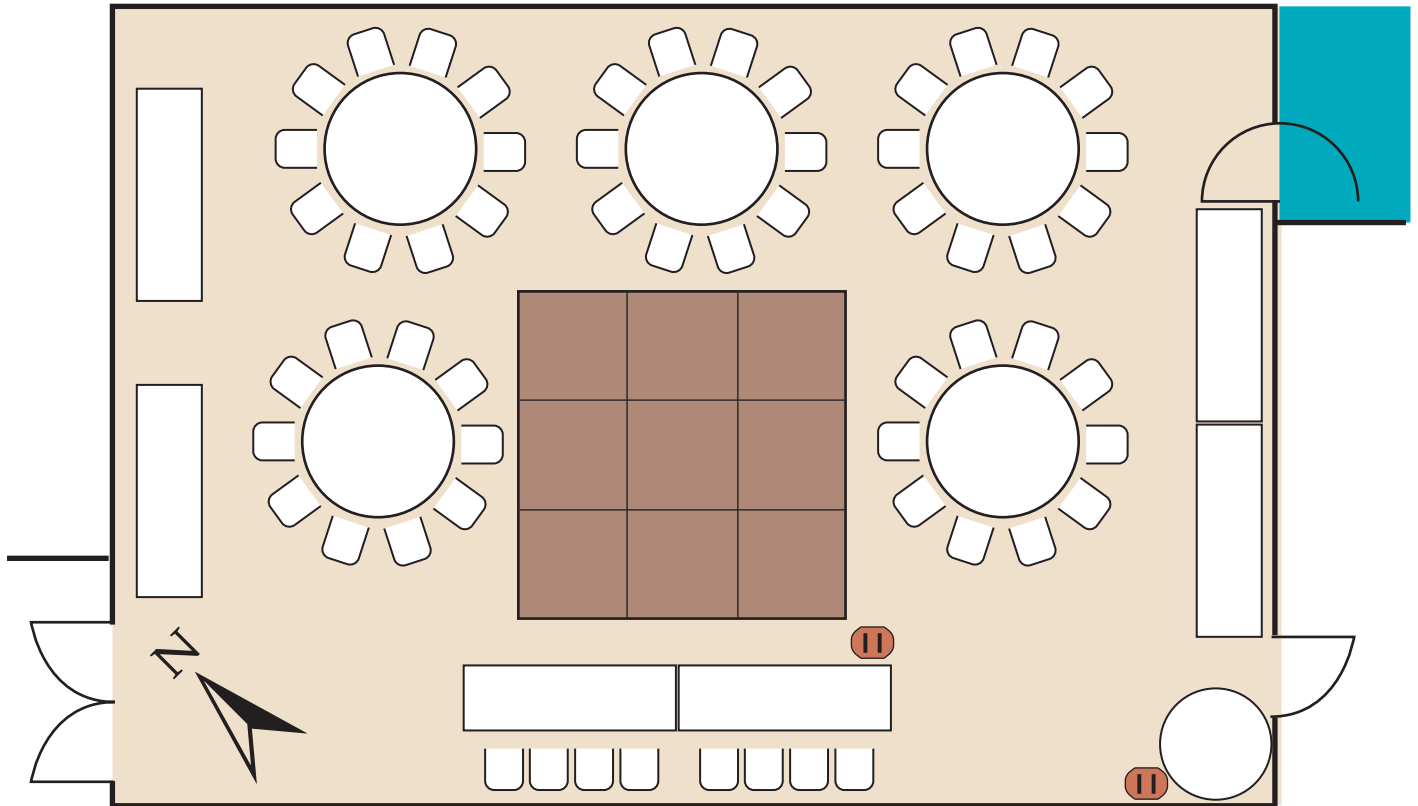

Kissimmee Civic Center Ballroom Floor Plan

ONE ROOM WEDDING/PARTY

\$697.00 + Security Deposit (\$100.00) = \$797.00

- 1250 Sq. Ft. Room for 10 Hours
- Banquet Seating for Up to 50 People
- 12' X 12' Dance Floor
- Tables & Chairs
- Head Table Seating up to 8 People
- 2 Buffet Tables
- 1 Beverage Table
- 1 Cake Table
- 1 Gift Table
- Catering Kitchen including:
 - Refrigerator
 - Warming Oven
 - 250 Pounds of Ice
- Set Up / Break Down
- Janitorial